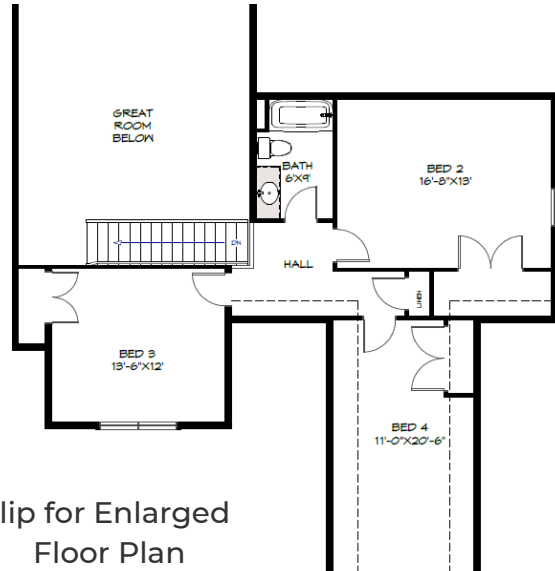

4 SUEBECCA DRIVE
CARLISLE, PA 17013

OFFERED AT
\$749,900

for **SALE**

Flip for Enlarged
Floor Plan

LUXURIOUS *home*

2,632 Sq Ft | 4 Bedrooms | 2.5 Bathrooms

Buy Now & Customize Your Selections
Cumberland Valley School District
First Floor Primary Bedroom Suite
Construction Commencement: October 2023

HUTCH
PA HOMES US

Cort Hutchison

717-516-1009
cort@hutchhomesinc.com

First Floor
1,743 Sq Ft

Second Floor
889 Sq Ft