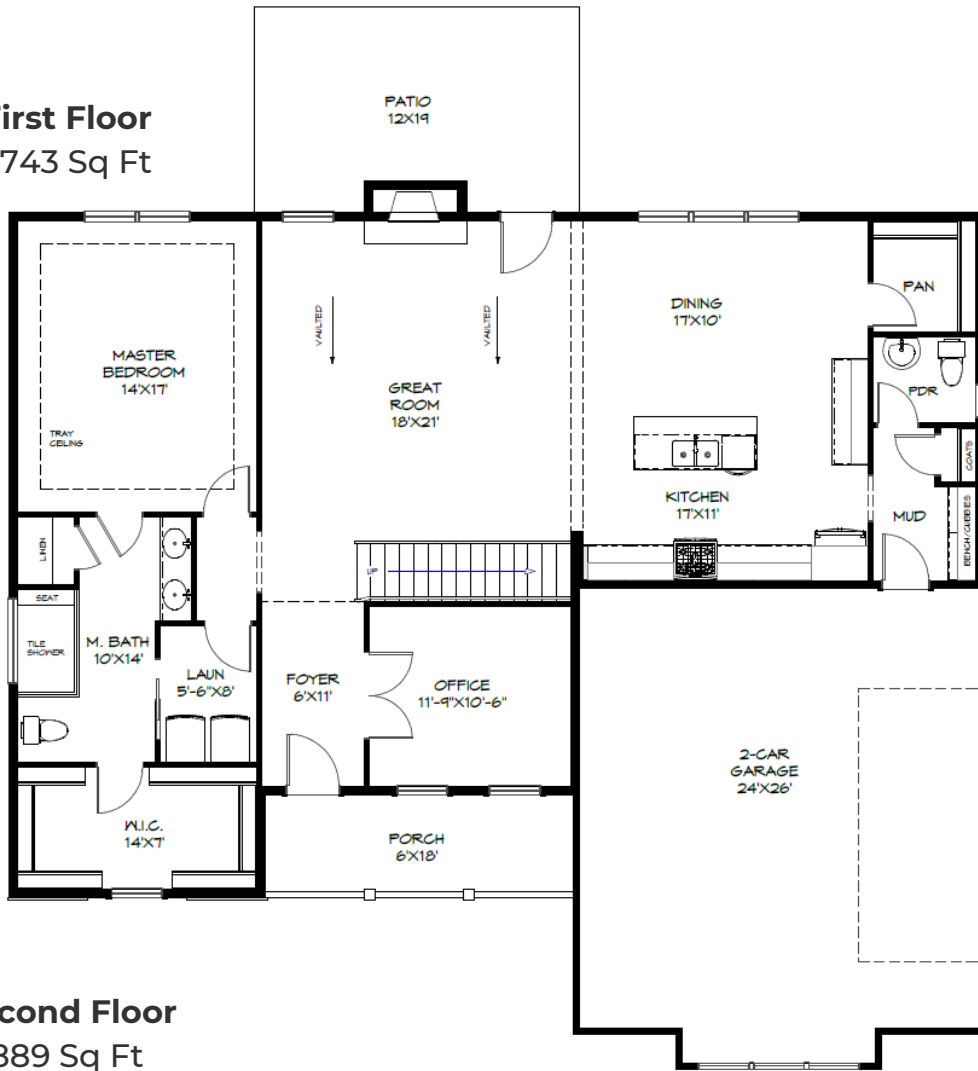

4 SUEBECCA DRIVE
CARLISLE, PA 17013

OFFERED AT
\$749,900

for **SALE**

Flip for Enlarged
Floor Plan

LUXURIOUS *home*

2,632 Sq Ft | 4 Bedrooms | 2.5 Bathrooms

Buy Now & Customize Your Selections
Cumberland Valley School District
First Floor Primary Bedroom Suite
Construction Commencement: October 2023

HUTCH
PA HOMES US

Cort Hutchison

717-516-1009
cort@hutchhomesinc.com

First Floor
1,743 Sq Ft

Second Floor
889 Sq Ft