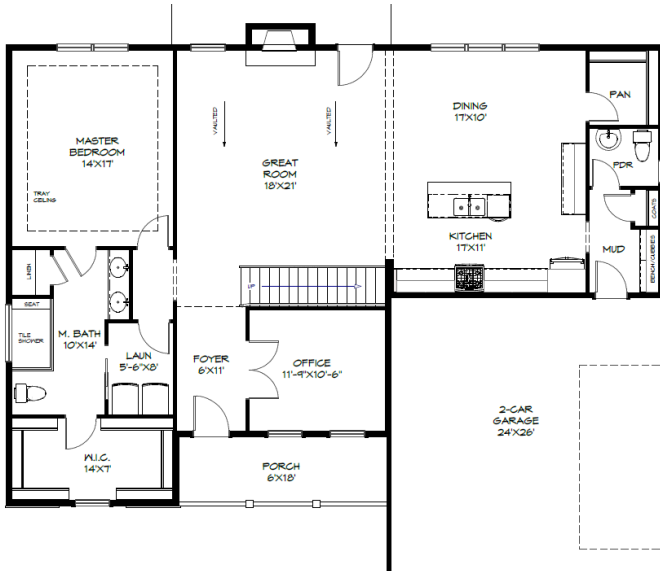

4 SUEBECCA DRIVE
CARLISLE, PA 17013

OFFERED AT
\$749,900

for **SALE**

Flip for Enlarged
Floor Plan

LUXURIOUS *home*

2,632 Sq Ft | 4 Bedrooms | 2.5 Bathrooms

Buy Now & Customize Your Selections
Cumberland Valley School District
First Floor Primary Bedroom Suite
Construction Commencement: October 2023

HUTCH
PA HOMES US

Cort Hutchison

717-516-1009
cort@hutchhomesinc.com

First Floor
1,743 Sq Ft

Second Floor
889 Sq Ft